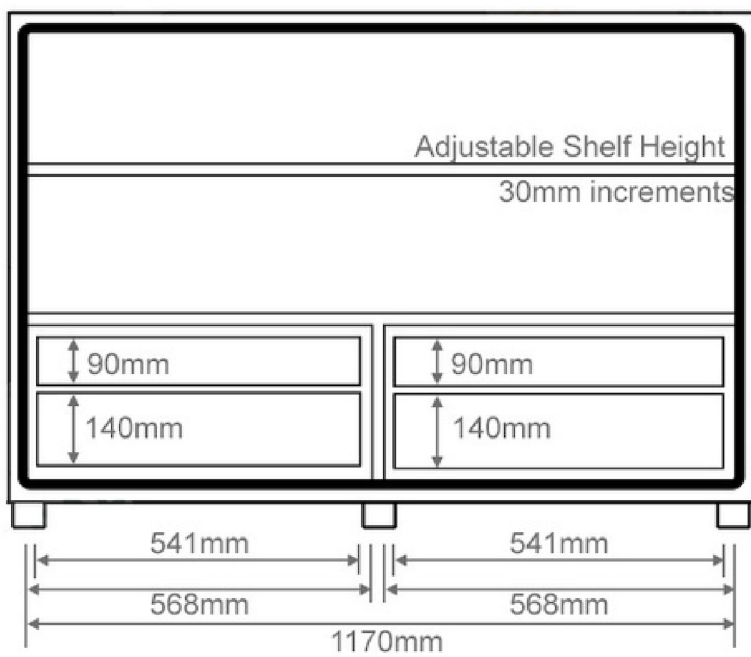

***Ute Tool Box - Paramount 850H Series Steel
 Minebox - Steel side-by-side 4 Drawers***

FRONT

SIDE

INTERNAL

Ute Tool Box - Paramount 850H Series Steel
Minebox - Steel side-by-side 4 Drawers