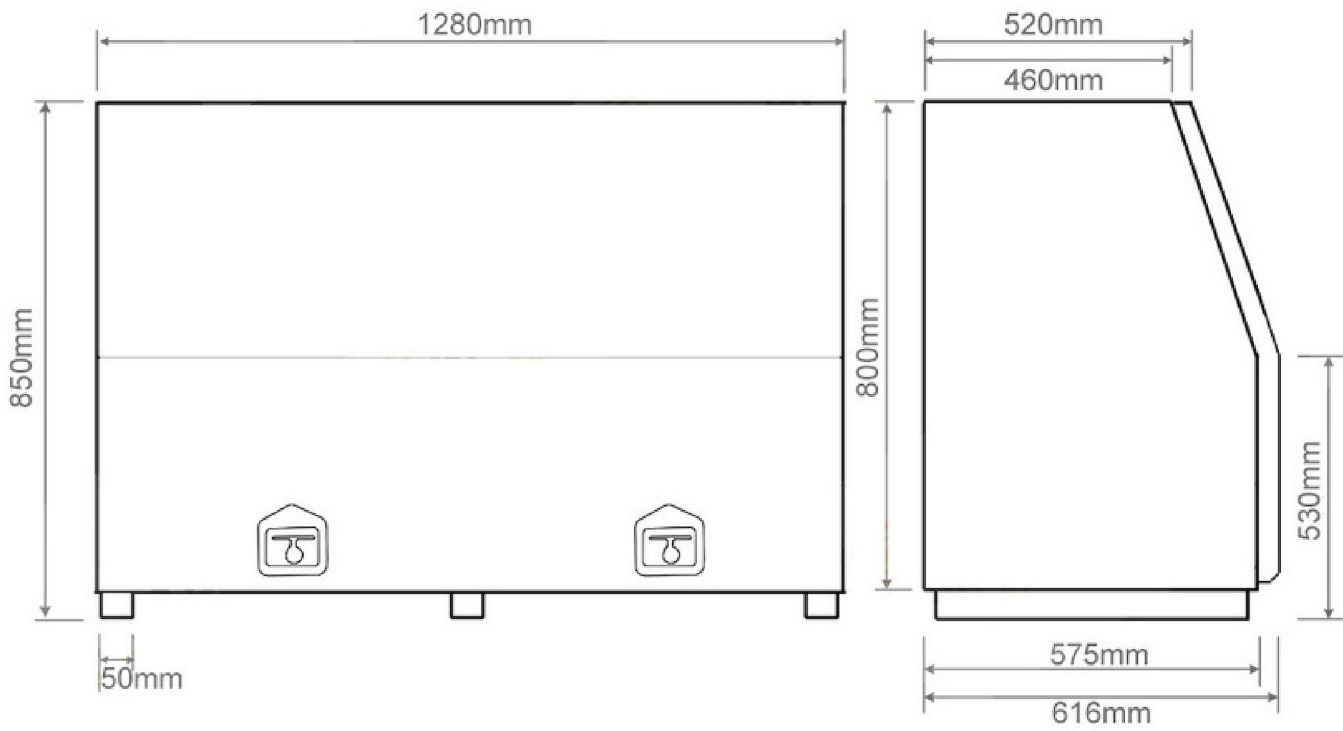

***Ute Tool Box - Paramount 850H Series Steel
 Minebox - Steel side-by-side 4 Drawers***

FRONT

SIDE

INTERNAL

Ute Tool Box - Paramount 850H Series Steel
Minebox - Steel side-by-side 4 Drawers