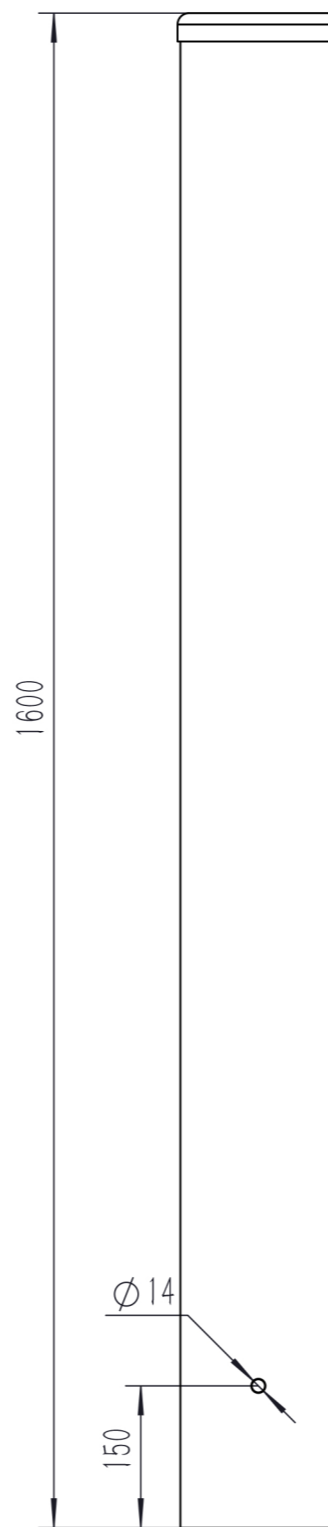

Front View

Left View

Top View

Graphic Model

In-Ground Bollard Galvanised - 165mm x 1600mm

PROPORTION	SKU: BOLBG165GALV
1.8	
32.611 kg	