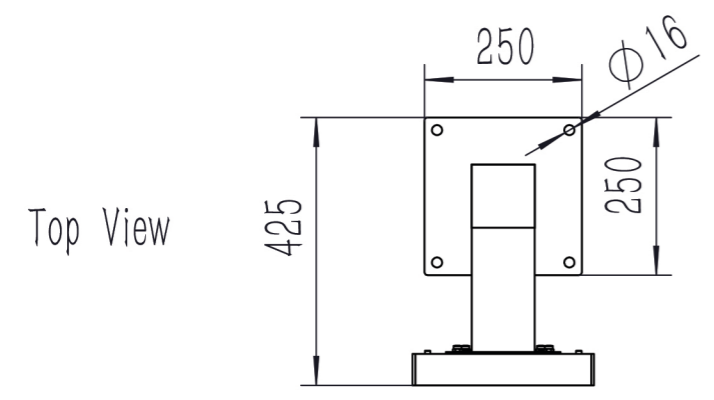

Graphic Model

Dual Card Reader Bollard	
PROPORTION	SKU: BOLDCR
1:12	
WEIGHT	
24.5kg	