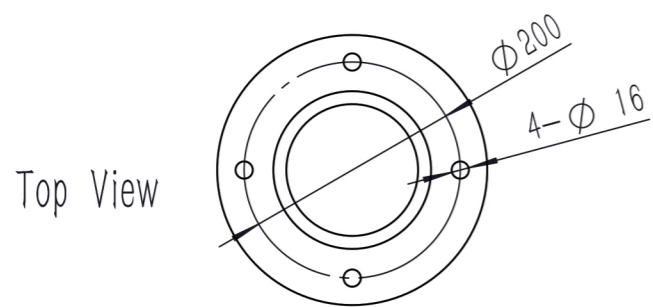

Front View

Left View

Graphic Model

Top View

Surface Mount Bollard 114mm

PROPORTION

1:7

SKU: BOLSM114