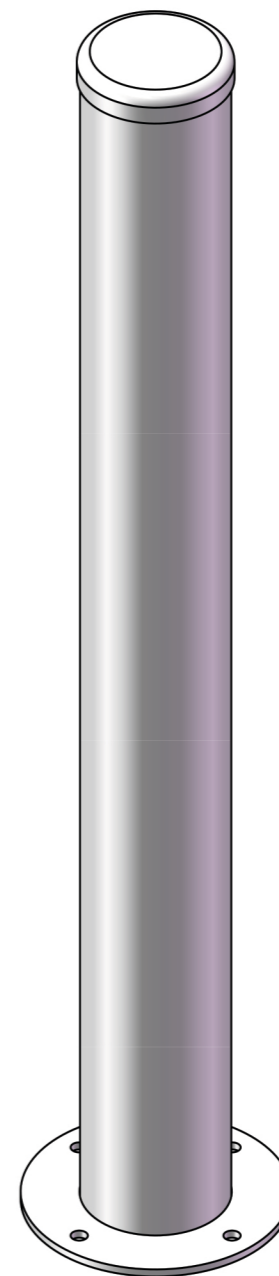

Front View

Left View

Graphic Model

Top View

Surface Mount Bollard 114mm

PROPORTION

1:7

SKU: BOLSM114