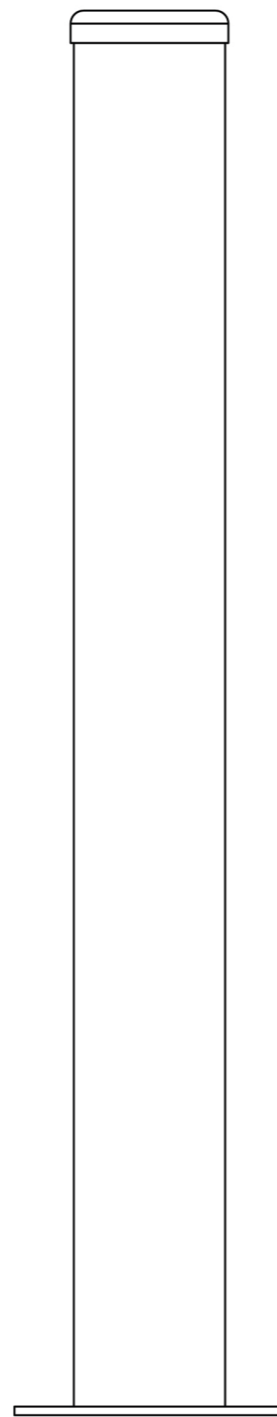

Front View

Left View

Graphic Model

Top View

Surface Mount Bollard 114mm

PROPORTION

1:7

SKU: BOLSM114