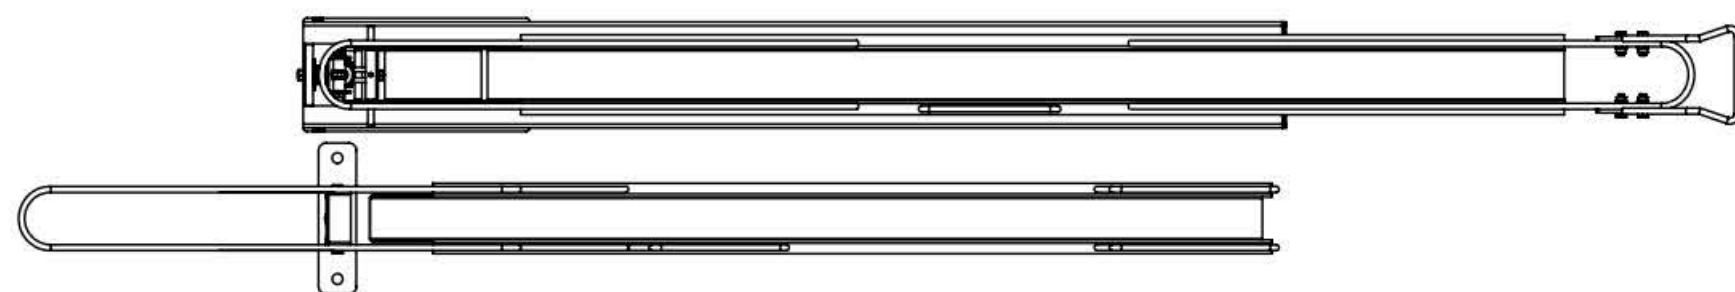

Front View

Left View

Graphic Model

Top View

**Double Decker Bike Rack -
Holds 2 Bikes**

PROPORTION

1:13

SKU: GBIKERACKDD2