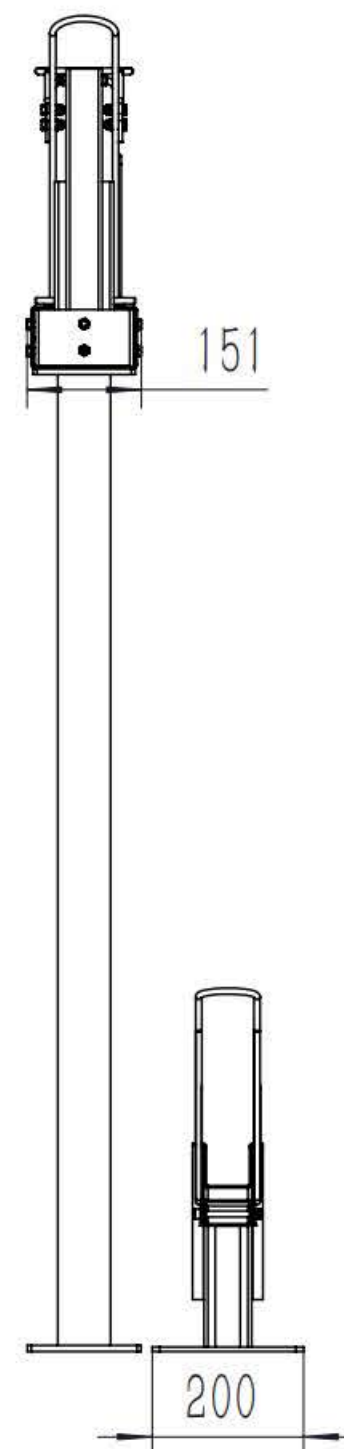

Front View

Left View

Graphic Model

Top View

**Double Decker Bike Rack -
Holds 2 Bikes**

PROPORTION

1:13

SKU: GBIKERACKDD2