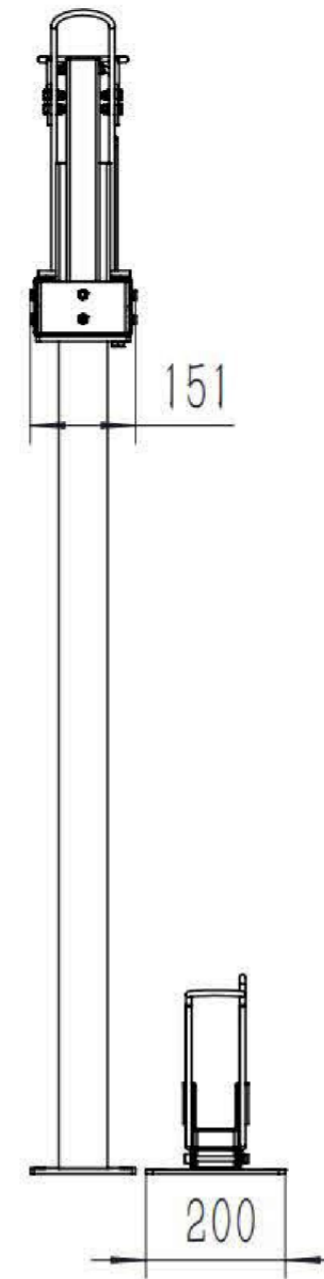

Front View

Left View

Graphic Model

Top View

**Double Decker Bike Rack -
Holds 2 Bikes**

PROPORTION
1:13

SKU: GBIKERACKDD2L