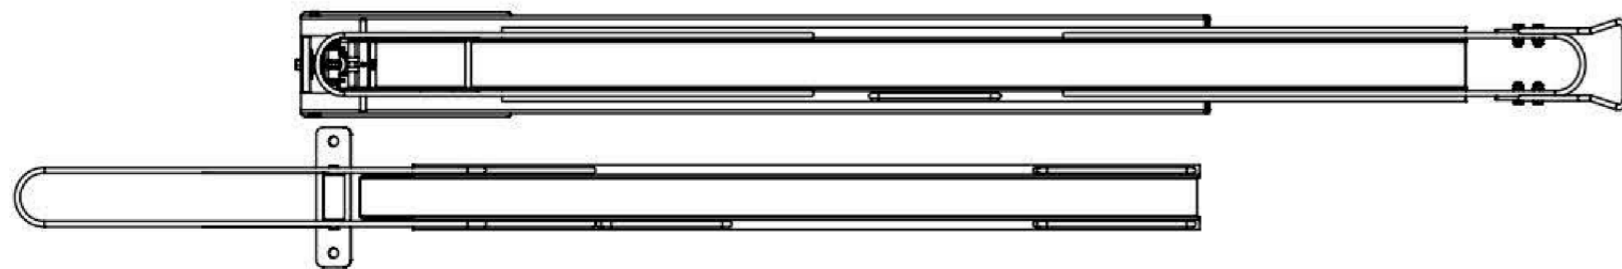

Front View

Left View

Graphic Model

Top View

**Double Decker Bike Rack -
Holds 2 Bikes**

PROPORTION
1:13

SKU: GBIKERACKDD2L