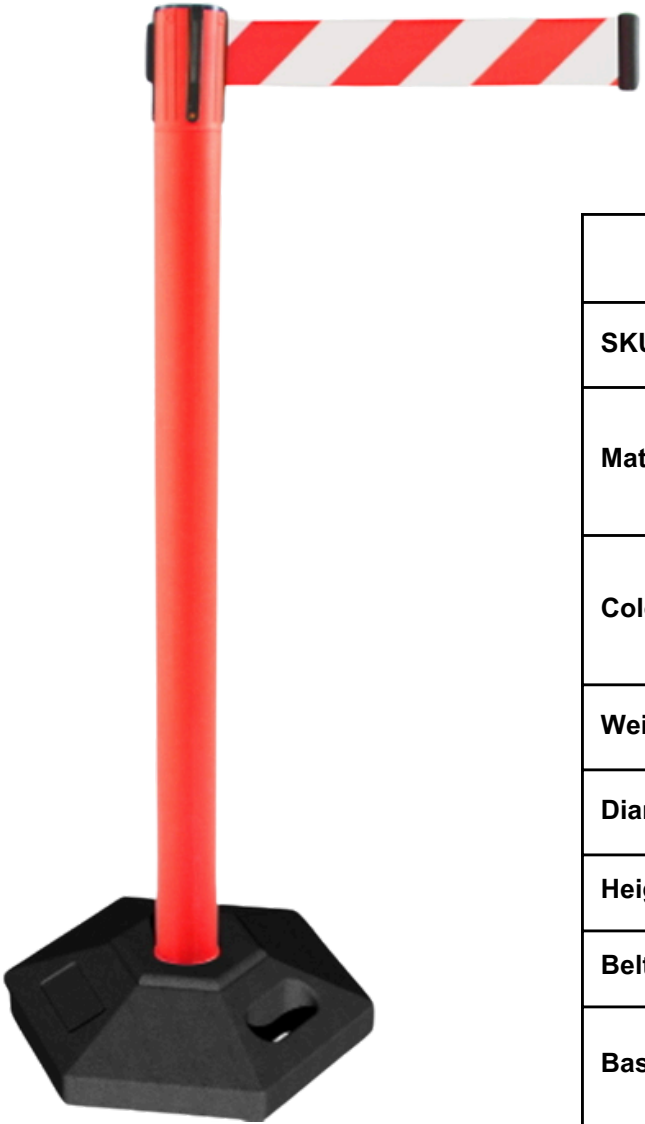

***Retractable Belt Queue  
Bollard 3M w/ Rubber Base***

Specifications	
<b>SKU:</b>	RBELBOL2RUB
<b>Material:</b>	Base: Rubber Belt: Nylon Pole: Plastic (PE)
<b>Colour:</b>	Base: Black Pole: Red Belt: Red and White
<b>Weight:</b>	8kg
<b>Diameter:</b>	65mm
<b>Height:</b>	1010mm
<b>Belt Length:</b>	3000mm
<b>Base:</b>	Height: 80mm Width: 350mm

The Retractable Belt Bollard w/ Rubber Base is perfect for organising lines, queues or to section off an area of your floor space to restrict public access. They feature a Red/White retractable belt made of woven nylon and a weighted base that makes them very difficult to topple over. Requiring simple self-assembly to combine post and base, this pedestrian management solution is ideal for high traffic areas.