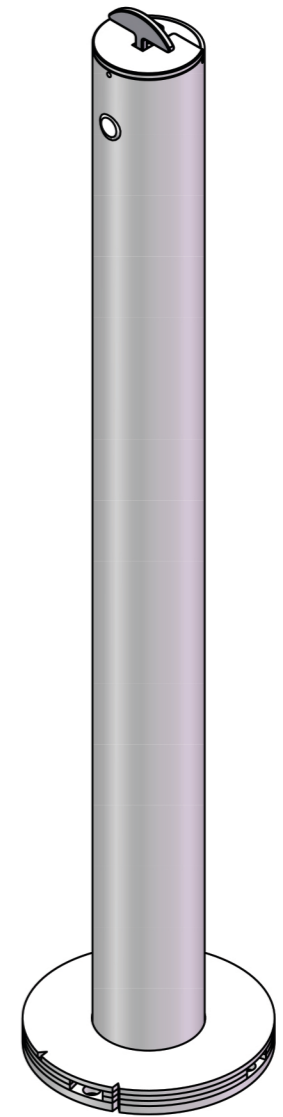

1002

971

Ø89 * 3

Ø200

15

Front View

Top View

Left View

Top view of base plate

Graphic Model

**Removable 90mm Surface Mount
Twist Type T-Handle Bollard**

PROPORTION

1:6

SKU: REMBOLSMKA-TH