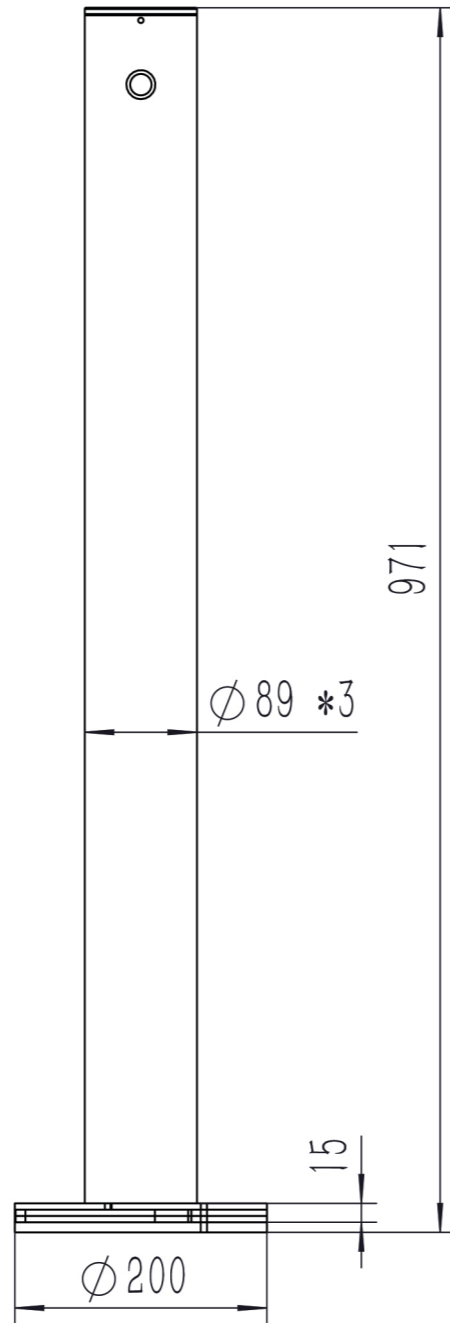

1002

971

Ø89 * 3

Ø200

15

Front View

Top View

Left View

Top view of base plate

Graphic Model

**Removable 90mm Surface Mount
Twist Type T-Handle Bollard**

PROPORTION

1:6

SKU: REMBOLSMKA-TH