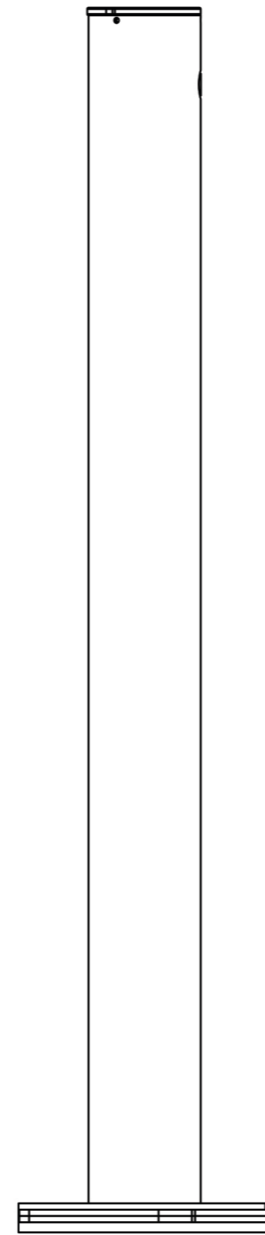

1002

971

Ø89 * 3

Ø200

15

Front View

Top View

Left View

Top view of base plate

Graphic Model

**Removable 90mm Surface Mount
Twist Type T-Handle Bollard**

PROPORTION

1:6

SKU: REMBOLSMKA-TH