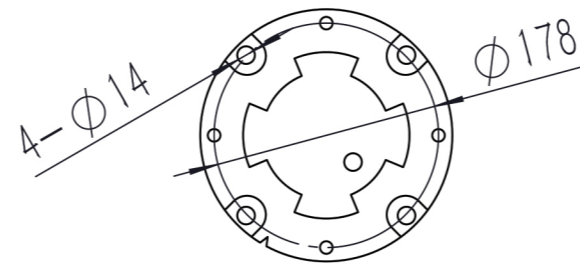

1002

971

Ø89 * 3

Ø200

15

Front View

Top View

Left View

Top view of base plate

Graphic Model

**Removable 90mm Surface Mount
Twist Type T-Handle Bollard**

PROPORTION

1:6

SKU: REMBOLSMKA-TH