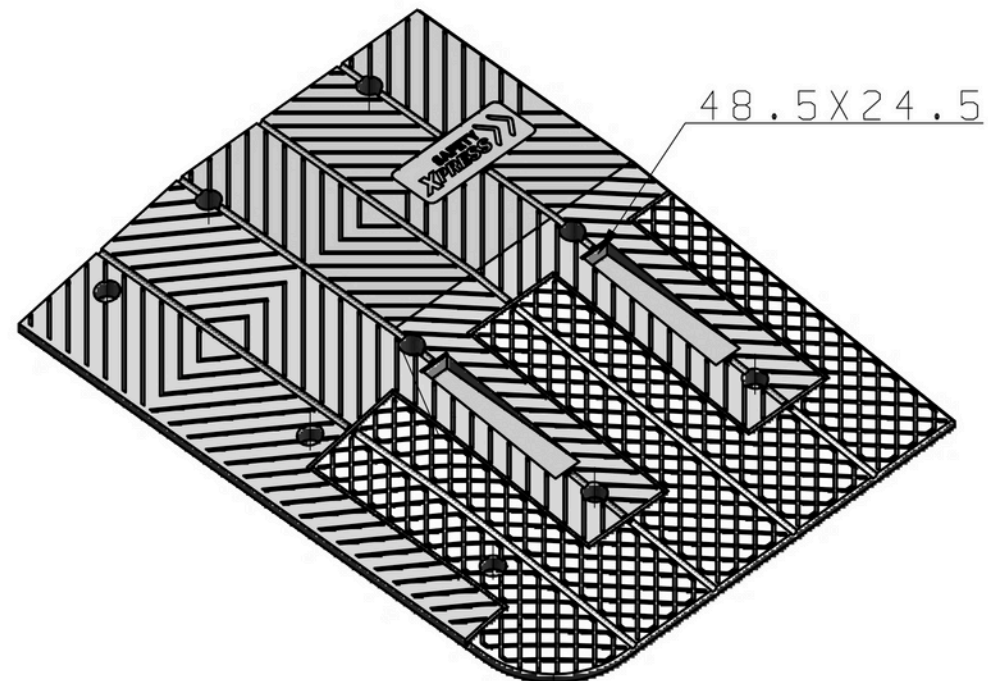

**Speed Cushion Middle Section  
(Includes Fixing Kit)**

**SKU: SPCUSHMID**

UNIT	WEIGHT	PROPORTION
mm	22.5KG	1:10

**SAFETY XPRESS** >>>  
.com.au

SECTION C - C

**Speed Cushion End Section  
(Includes Fixing Kit)**

**SKU: SPCUSHEND**

UNIT	WEIGHT	PROPORTION
mm	49KG	1:10