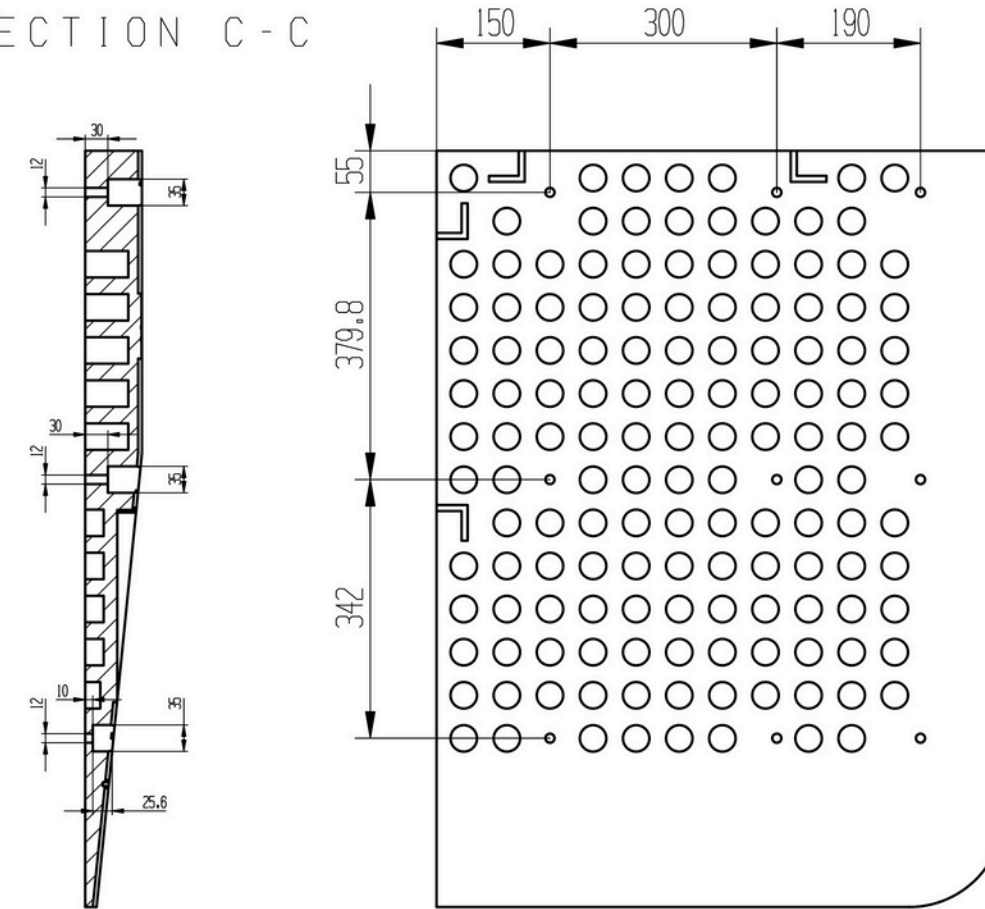

**Speed Cushion Middle Section  
(Includes Fixing Kit)**

**SKU: SPCUSHMID**

UNIT	WEIGHT	PROPORTION
mm	22.5KG	1:10

**SAFETY XPRESS** >>>  
.com.au

SECTION C - C

**Speed Cushion End Section  
(Includes Fixing Kit)**

**SKU: SPCUSHEND**

UNIT	WEIGHT	PROPORTION
mm	49KG	1:10