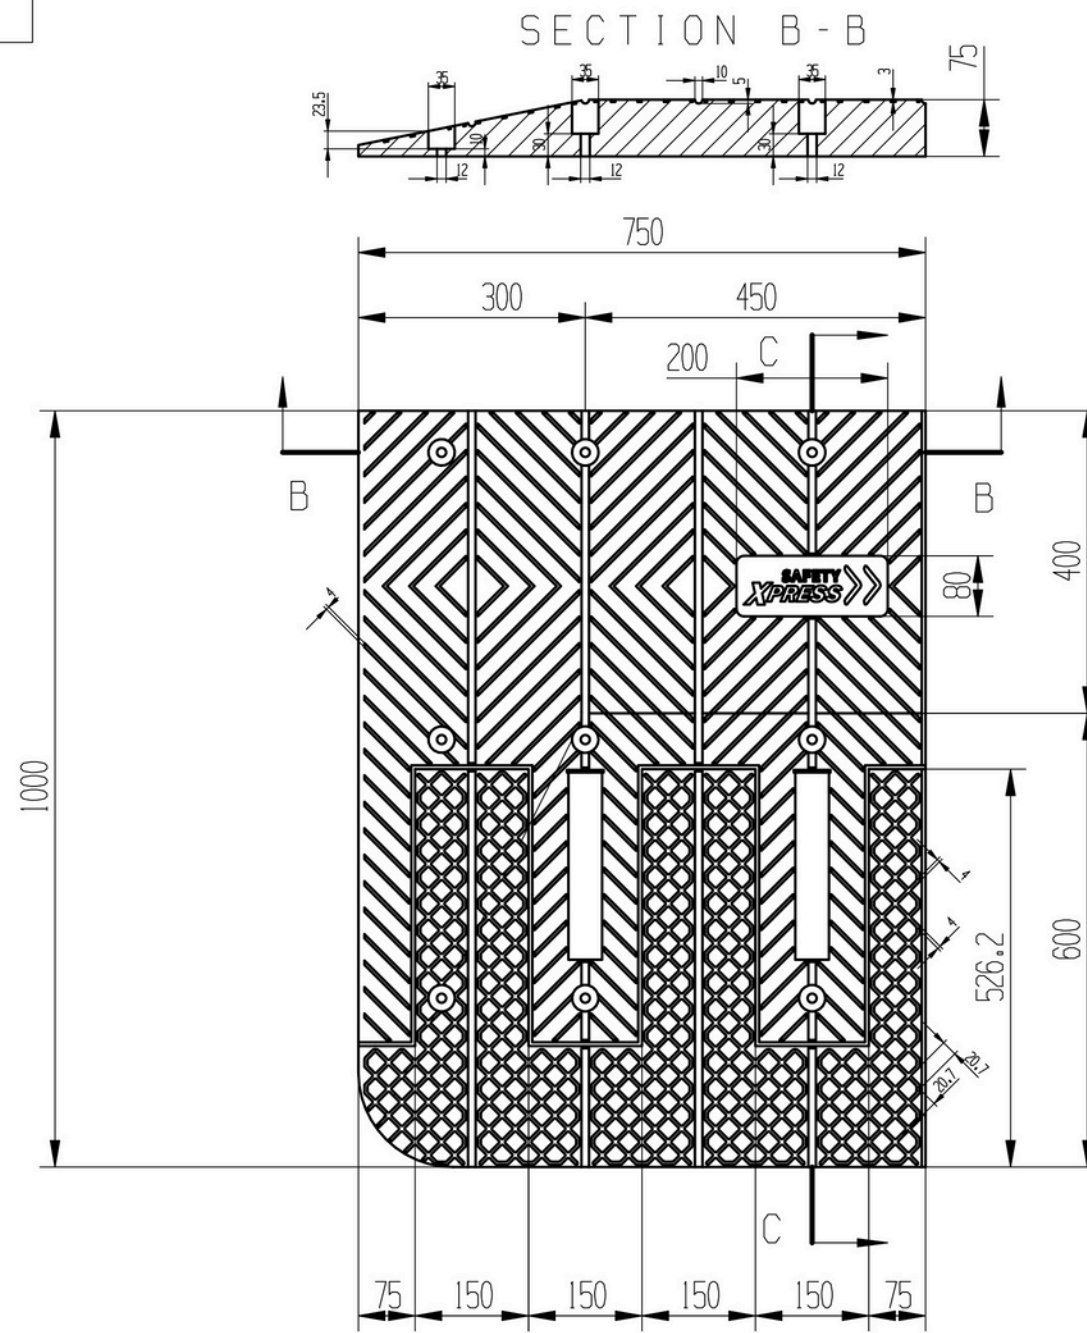

**Speed Cushion Middle Section  
(Includes Fixing Kit)**

**SKU: SPCUSHMID**

UNIT	WEIGHT	PROPORTION
mm	22.5KG	1:10

**SAFETY XPRESS** >>>  
.com.au

SECTION C - C

**Speed Cushion End Section  
(Includes Fixing Kit)**

**SKU: SPCUSHEND**

UNIT	WEIGHT	PROPORTION
mm	49KG	1:10