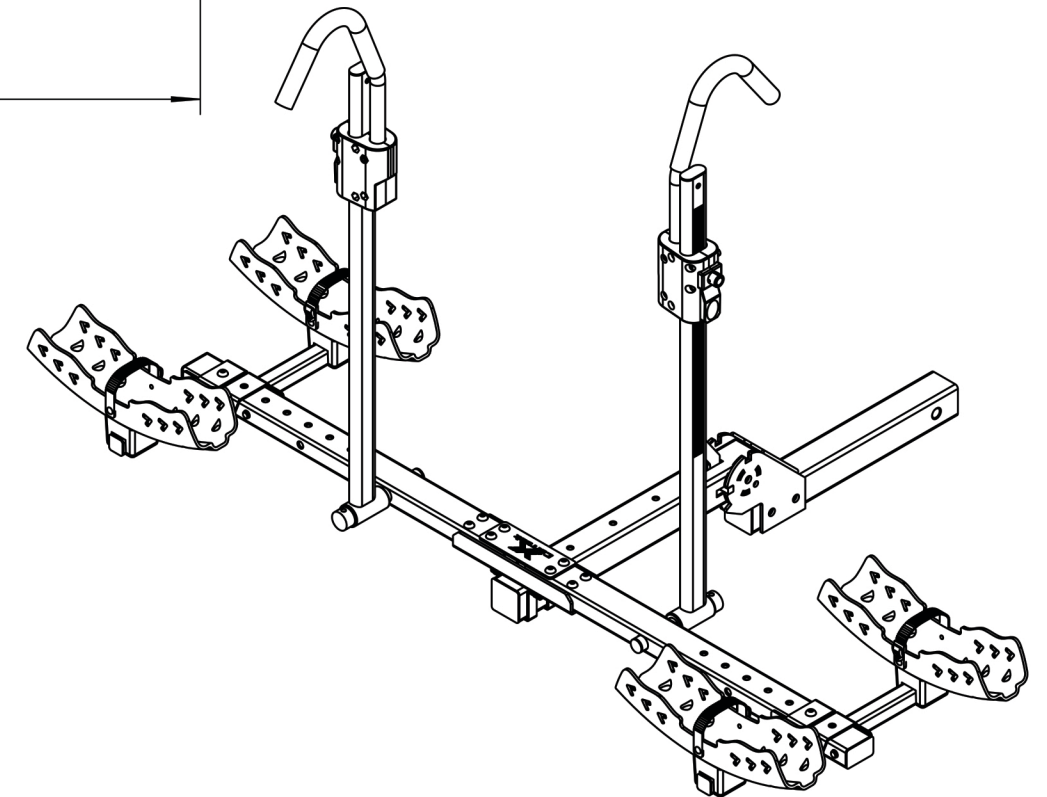

Length adjustable  
 Max 1100mm  
 Min 660mm (40mm)

## Hitch Car Bike Rack - Fits 2 Bikes

SKU: CARBRACK-H2

PROPORTION	WEIGHT
1:10	12.9835 Kg